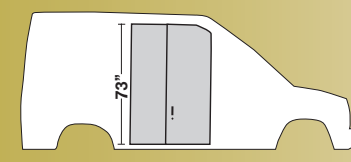

Side Door Clearance

Interior Clearance